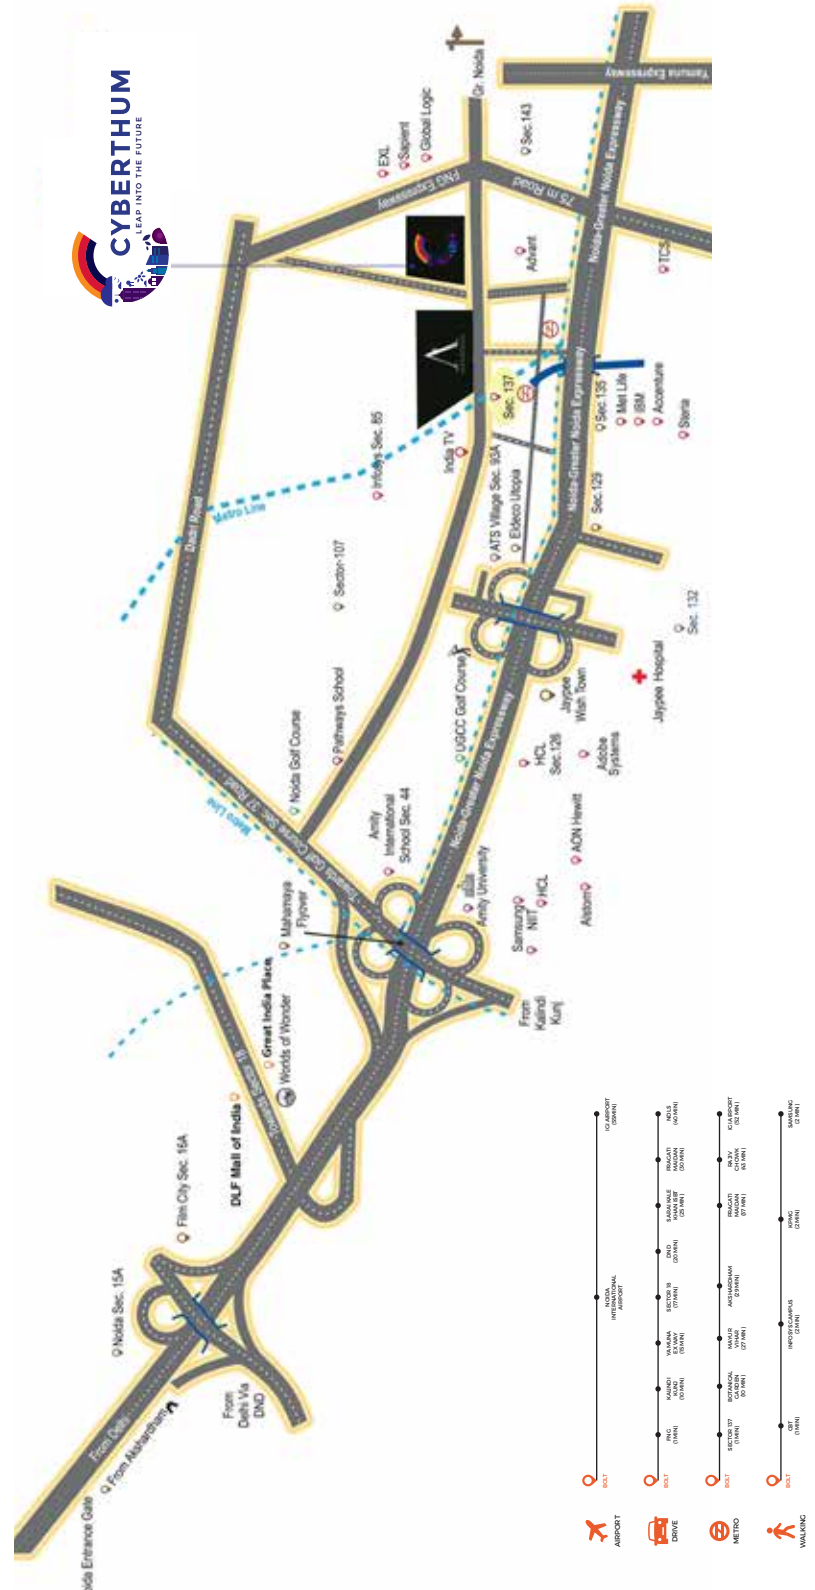

PLAY WHERE IT COUNTS

SECTOR 140-A, NOIDA

AT ONE OF THE FASTEST GROWING REGIONS IN NOIDA

Spread across two levels at Cyberthum, Bolt is positioned at a vantage point, right off the edge of Noida Expressway, Noida sector 140A, where it invites several thousands of people, looking for leisure and entertainment avenues.

- Located in the heart of Noida's IT corridor
- Connected by the Noida Express Highway to the International Airport and Central Business Districts
- Well connected with the IT hubs of Noida and Greater Noida
- Connected to all parts of the city including easy access to the city's CBD